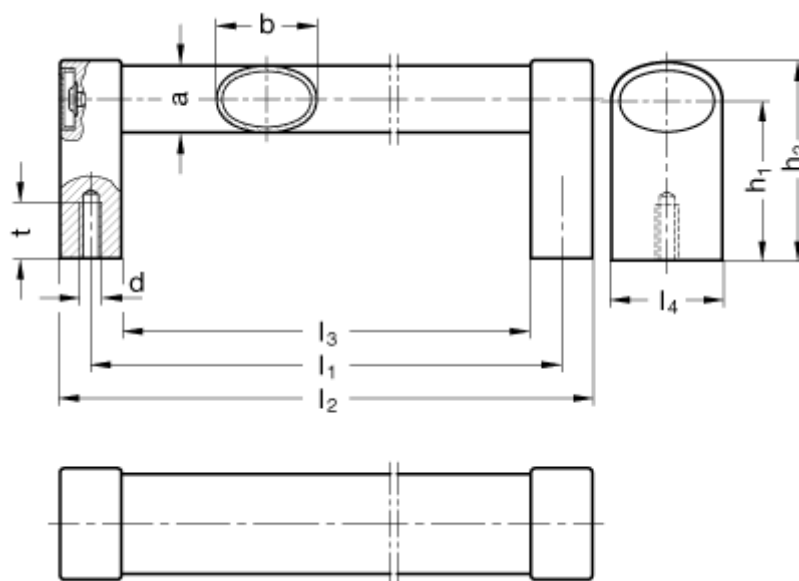

Article number: 20997500

Description: E+G Oval tubular handle  
GN 334-36-500-EL

## Measures

$a = 24$	$l_4 = 40$
$b = 36$	$t = 15$
$d = M 8$	
$h_1 = 57$	
$h_2 = 71$	
$l_1 = 500$	
$l_2 = 522$	
$l_3 = 478$	